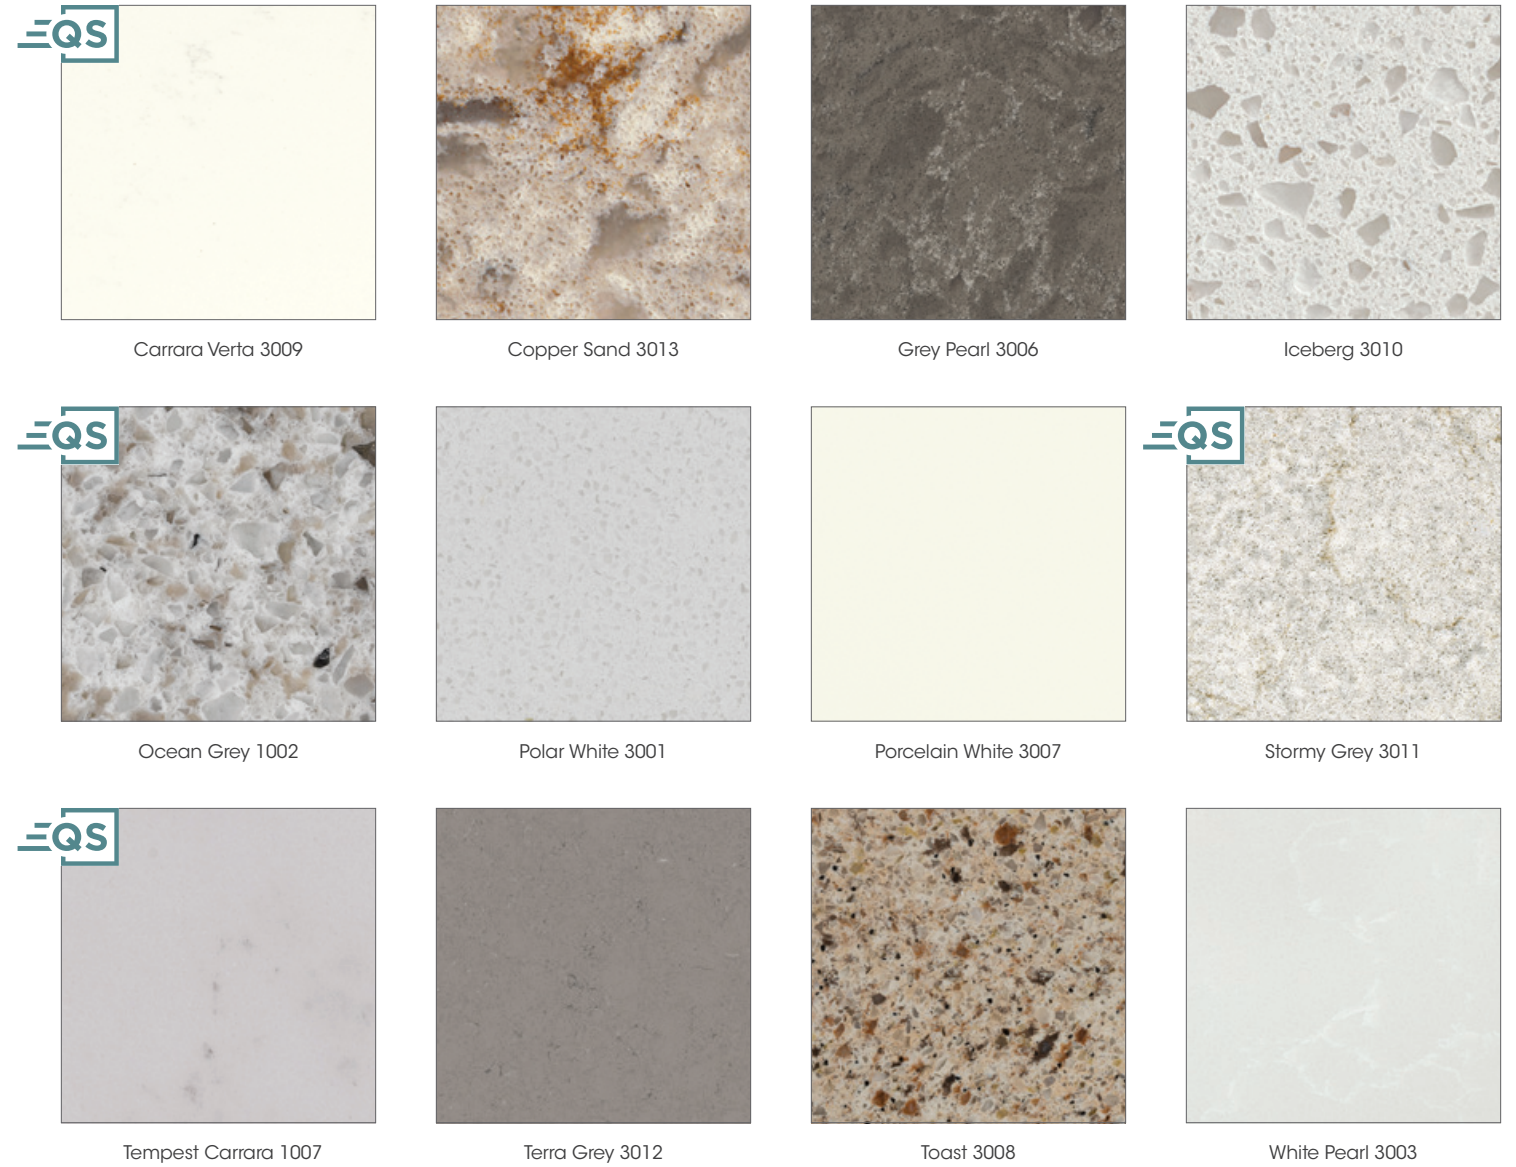

COLORS

QUARTZ

Quartz is in demand because it offers the ideal combination of classic beauty and practicality. Resistant to stains and moisture, surprisingly affordable, extremely durable and easy to maintain, Engineered Quartz is created by mixing ground natural quartz with polymer resins for a finish that looks just like natural stone.

- Undermount rectangle or oval bowl installed
- Variety of bowl sizes and colors available
- Five decorative profile options
- Pre-drilled faucet holes with multiple configurations
- 3/4" thickness with a 1-1/4" thickness option
- Decorative curves and bump-outs available